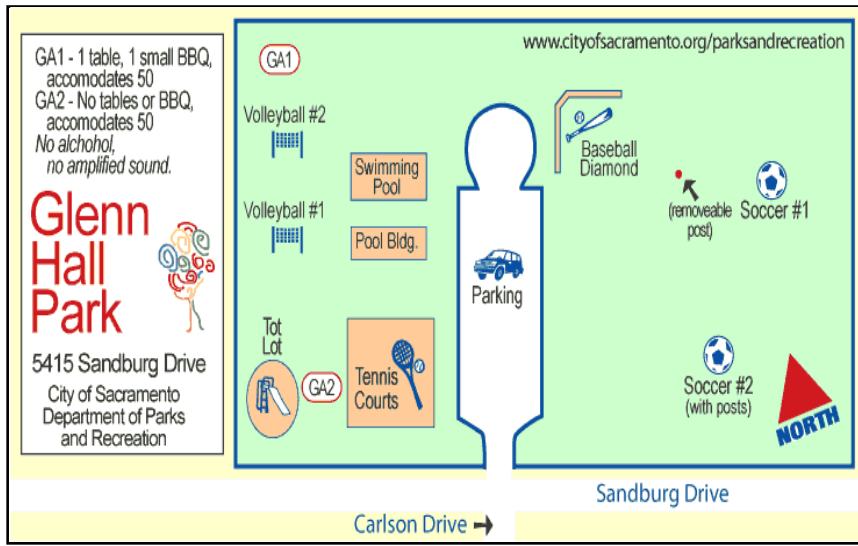

Pasadena Elementary

4330 Pasadena Ave, Carmichael

[mapquest map to Pasadena Elem](#)

General Directions: From Capital City Fwy - exit Auburn Blvd northbound, right on Winding Way, right on Pasadena Ave.