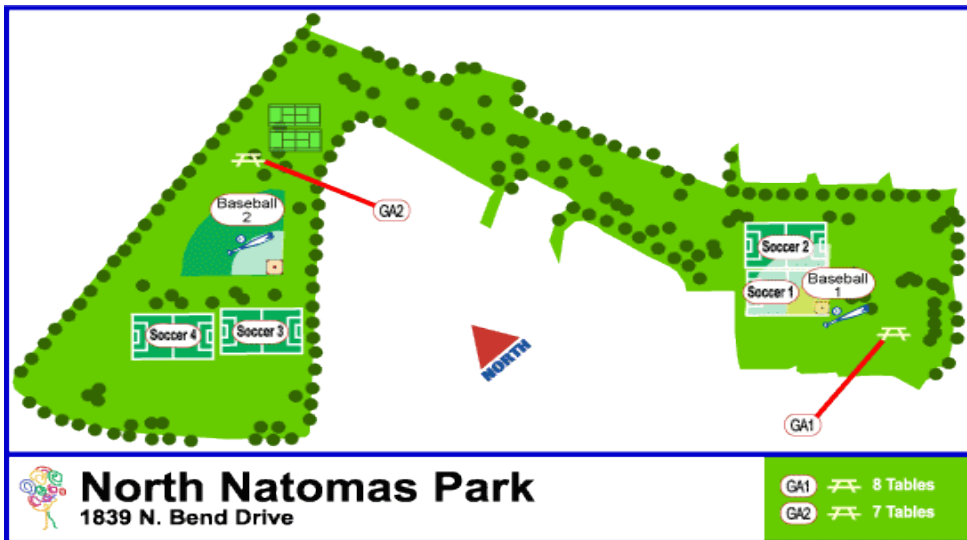

Cherry Island Soccer Complex

2429 "U" Street, Elverta

[mapquest map to Cherry Island](#)

General Directions: from I-80 East - exit Watt Ave northbound, turn left on U Street.

from I-80 West - exit Elkhorn Blvd westbound, turn right on Watt Ave, turn left on U Street.