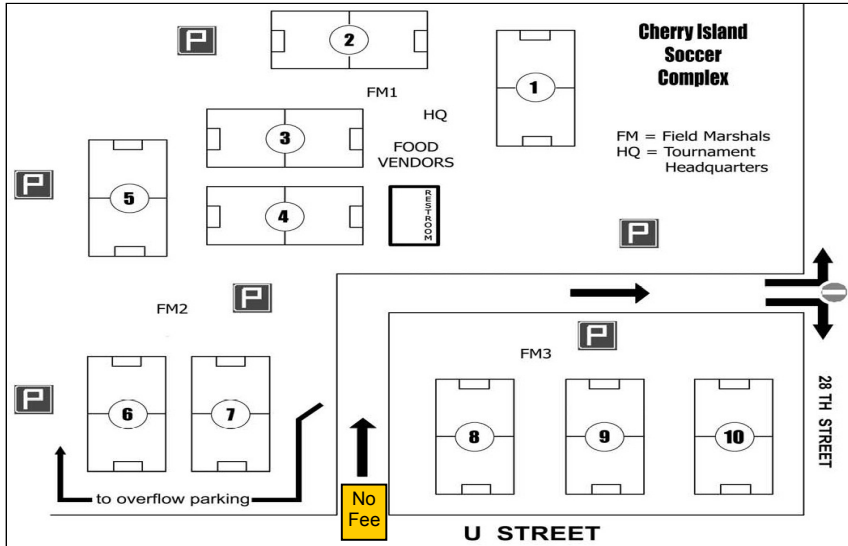

Cherry Island Soccer Complex

2429 "U" Street, Elverta

[mapquest map to Cherry Island](#)

General Directions: from I-80 East - exit Watt Ave northbound, turn left on U Street.

from I-80 West - exit Elkhorn Blvd westbound, turn right on Watt Ave, turn left on U Street.